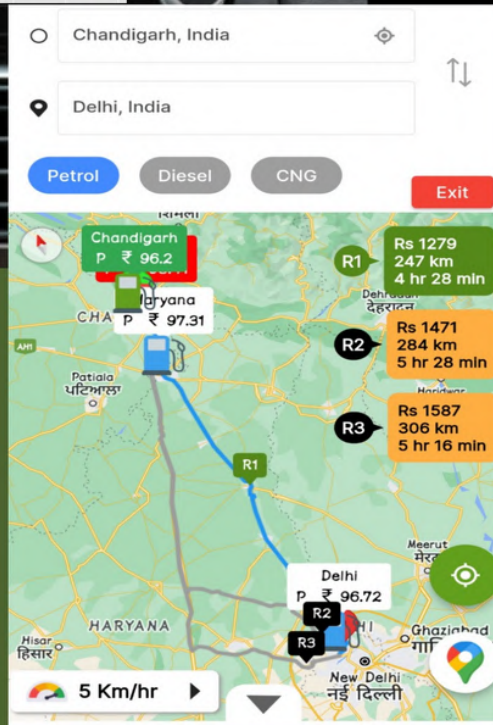

FUEL EFFICIENT ROUTE

Fuel Price En route

India's first app to give fuel cost as per vehicle make & model

Trip Fuel Cost at each Cruise Speed

Speed (km/h)	70	80	90
Mileage (km/l)	25	22	19
Trip cost (Rs)	972	1104	1279
Environmental impact			

FUE abc[®] : Smart Car Connect Feature

FUE abc[®]

...just Fuel, Money & Environment

अब गाड़ी सस्ती चलेगी !

Fuel Price
En route

Alternative
Routes

Trip Fuel
Cost

At Each
Cruise Speed