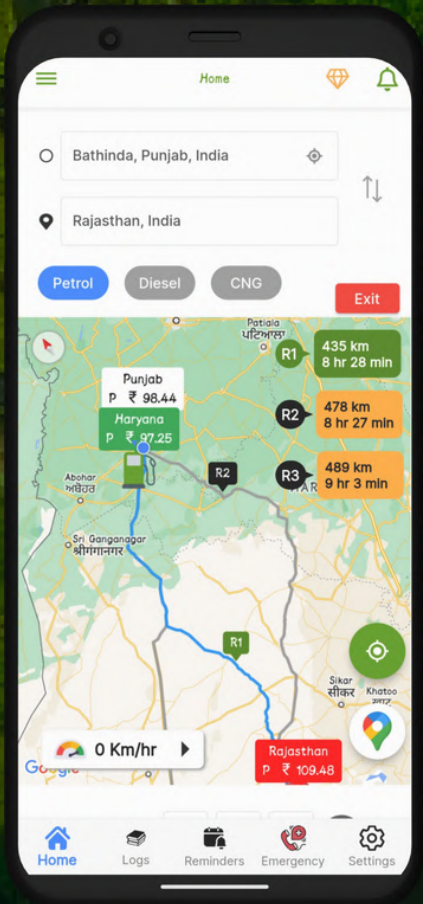

How to Train Bike/Car users for more Mileage ?

FUE  **abc**®

...just Fuel, Money & Environment

**Fuel Efficiency
Training**

Car Fuel Bill ~~Rs.5000~~ Rs.3500 p.m

Bike Fuel Bill ~~Rs.1000~~ Rs.700 p.m

सस्ता डलवाओ . ज्यादा चलाओ . पैसा बचाओ

FUEL EFFICIENT ROUTE

Fuel Price En route

India's first app to give fuel cost as per vehicle make & model

Trip Fuel Cost at each Cruise Speed

Speed (km/h)	70	80	90
Mileage (km/l)	25	22	19
Trip cost (Rs)	972	1104	1279
Environmental impact			