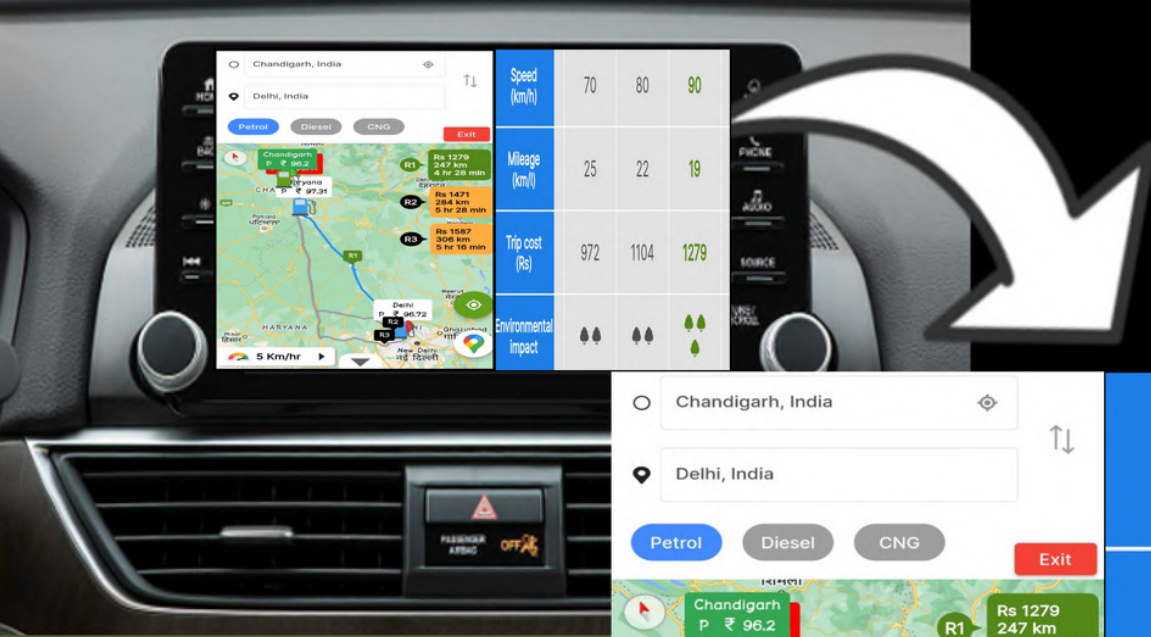

FUEL EFFICIENT ROUTE

Fuel Price En route

India's first app to give fuel cost as per vehicle make & model

Trip Fuel Cost at each Cruise Speed

Speed (km/h)	70	80	90
Mileage (km/l)	25	22	19
Trip cost (Rs)	972	1104	1279
Environmental impact			

FUE abc[®] : Smart Car Connect Feature

FUE abc[®]

...just Fuel, Money & Environment

अब गाड़ी सस्ती चलेगी !

Fuel Price
En route

Alternative
Routes

Trip Fuel
Cost

At Each
Cruise Speed