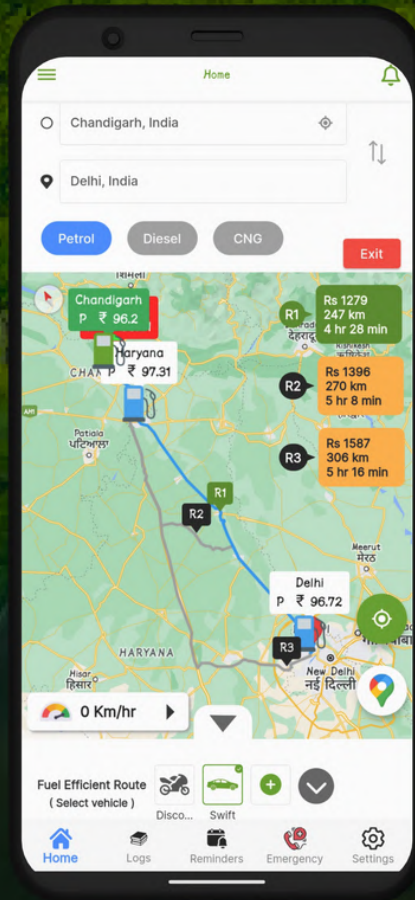

How to Train Bike/Car users for more Mileage ?

FUE  **abc**®

...just Fuel, Money & Environment

**Fuel Efficiency
Training**

Car Fuel Bill ~~Rs.5000~~ Rs.3500 p.m

Bike Fuel Bill ~~Rs.1000~~ Rs.700 p.m

सस्ता डलवाओ . ज्यादा चलाओ . पैसा बचाओ

FUEL EFFICIENT ROUTE

Fuel Price En route

India's first app to give fuel cost as per vehicle make & model

Trip Fuel Cost at each Cruise Speed

Speed (km/h)	70	80	90
Mileage (km/l)	25	22	19
Trip cost (Rs)	972	1104	1279
Environmental impact			

FUE abc[®] : Smart Car Connect Feature

FUE abc[®]

...just Fuel, Money & Environment

अब गाड़ी सस्ती चलेगी !

Fuel Price
En route

Alternative
Routes

Trip Fuel
Cost

At Each
Cruise Speed