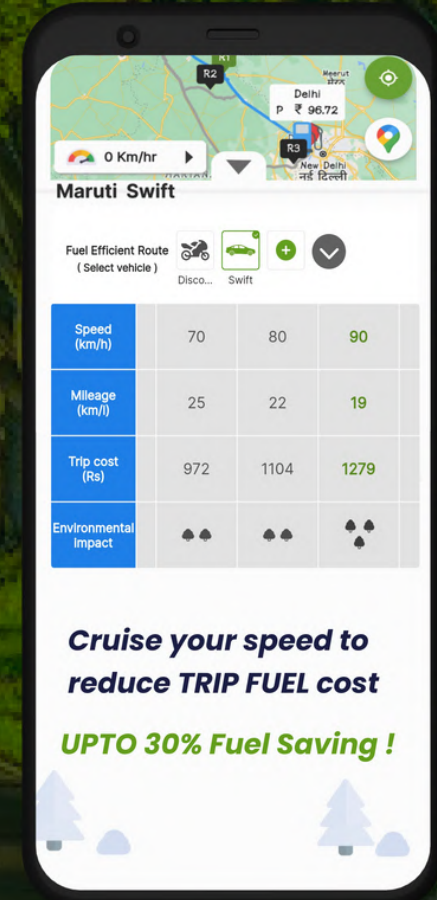

How to Train Bike/Car users for more Mileage ?

FUE  **abc**®

...just Fuel, Money & Environment

**Fuel Efficiency
Training**

Car Fuel Bill ~~Rs.5000~~ Rs.3500 p.m

Bike Fuel Bill ~~Rs.1000~~ Rs.700 p.m

सस्ता डलवाओ . ज्यादा चलाओ . पैसा बचाओ

FUEL EFFICIENT ROUTE

Fuel Price En route

India's first app to give fuel cost as per vehicle make & model

Trip Fuel Cost at each Cruise Speed

Speed (km/h)	70	80	90
Mileage (km/l)	25	22	19
Trip cost (Rs)	972	1104	1279
Environmental impact			

FUE abc[®] : Smart Car Connect Feature

FUE abc[®]

...just Fuel, Money & Environment

अब गाड़ी सस्ती चलेगी !

Fuel Price
En route

Alternative
Routes

Trip Fuel
Cost

At Each
Cruise Speed